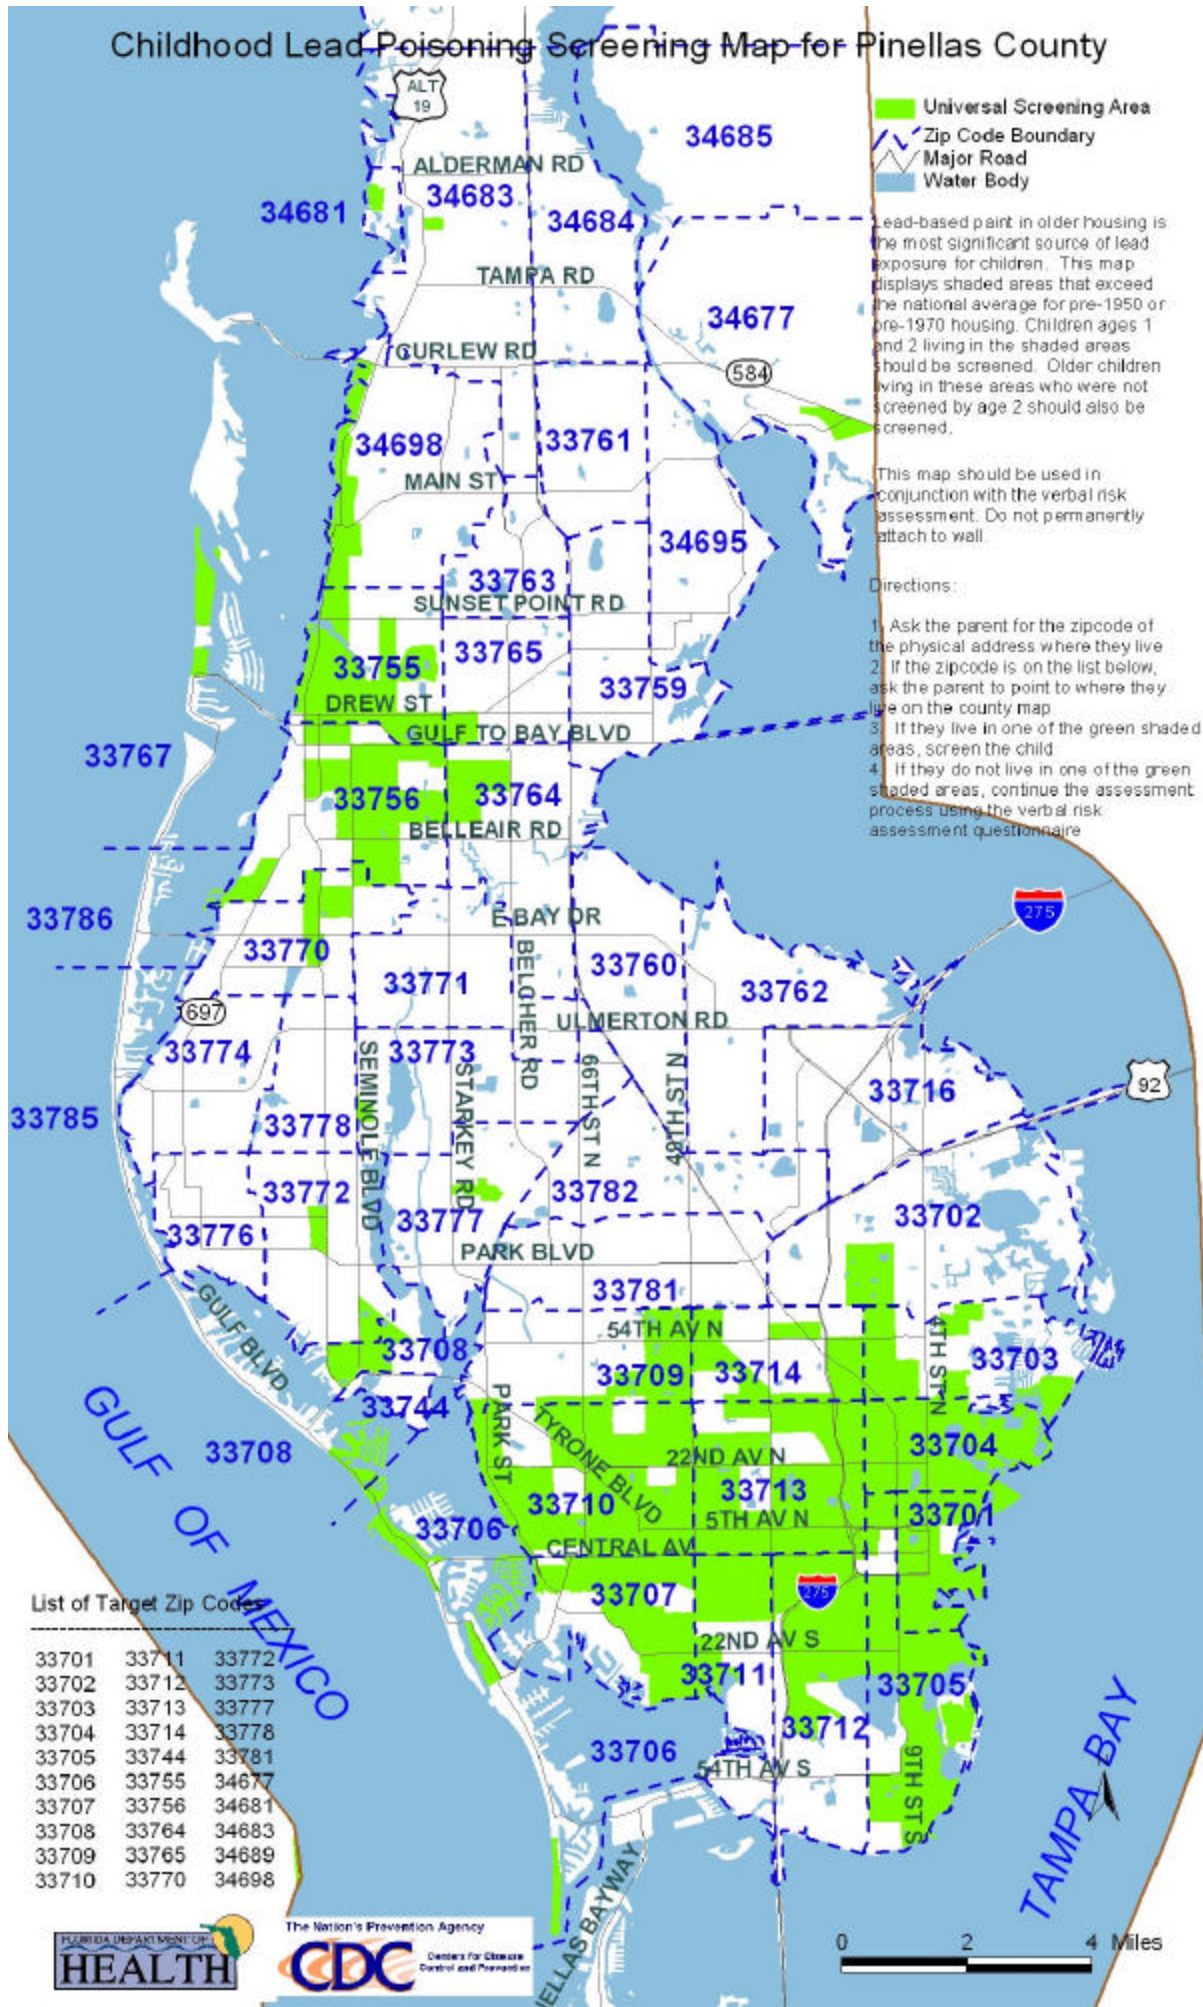

Childhood Lead Poisoning Screening Map for Pinellas County

0 2 4 Miles